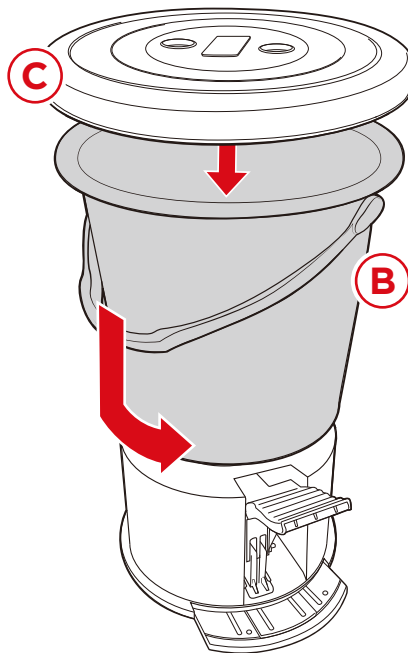

SPIN BASKET

E

SPIN COVER

CLEANING AND STORAGE

- Wipe down exterior with a soft, damp cloth to remove dirt. If necessary, use a mild detergent.
- Store in a cool, dry place.

DIAGRAM

WASHING

1. Place part A unit on a stable and level surface. Pull out the stabilizer and flip down the pedal.

2. Place the part B bucket and rotate it counterclockwise to lock it in place. Make sure it engages the rotating connector.

3. Load bucket with dirty clothes.

4. Fill bucket with water and laundry detergent.
- Do not exceed more than 70% full.