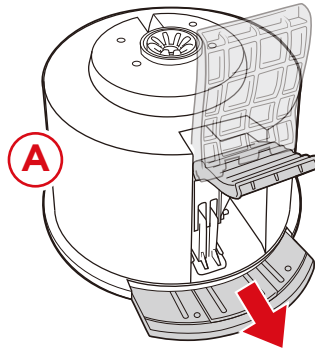

2. Place the part B bucket and rotate it counterclockwise to lock it in place. Make sure it engages the rotating connector.

3. Load bucket with dirty clothes.

4. Fill bucket with water and laundry detergent.
- Do not exceed more than 70% full.