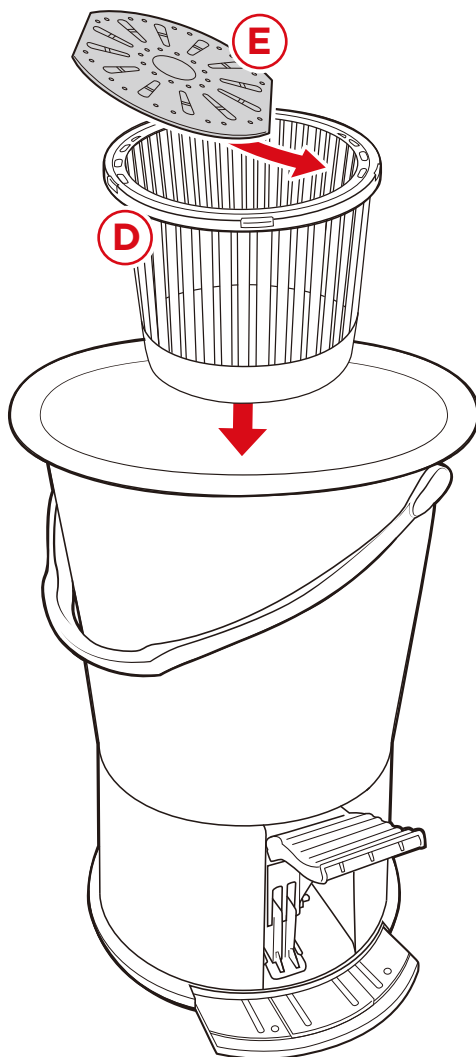

2. Place the part B bucket and rotate it counterclockwise to lock it in place. Make sure it engages the rotating connector.

3. Load bucket with dirty clothes.

4. Fill bucket with water and laundry detergent.
- Do not exceed more than 70% full.

5. Place the part C lid.

6. Step down on the pedal to wash the clothes.

- If necessary, use a hand to stabilize the bucket while stepping.

7. Discard the soapy water and fill with clean water. Repeat to rinse clothes.

SPIN DRYING

1. Press part D spin basket into the bucket.
2. Load spin basket with wet clothes.
3. Angle the part E spin cover into the spin basket and place it on top of the clothes.

4. Place the lid.
5. Step down on the pedal to spin dry the clothes.
 - If necessary, use a hand to stabilize the bucket while stepping.
6. Discard water. Repeat if necessary.