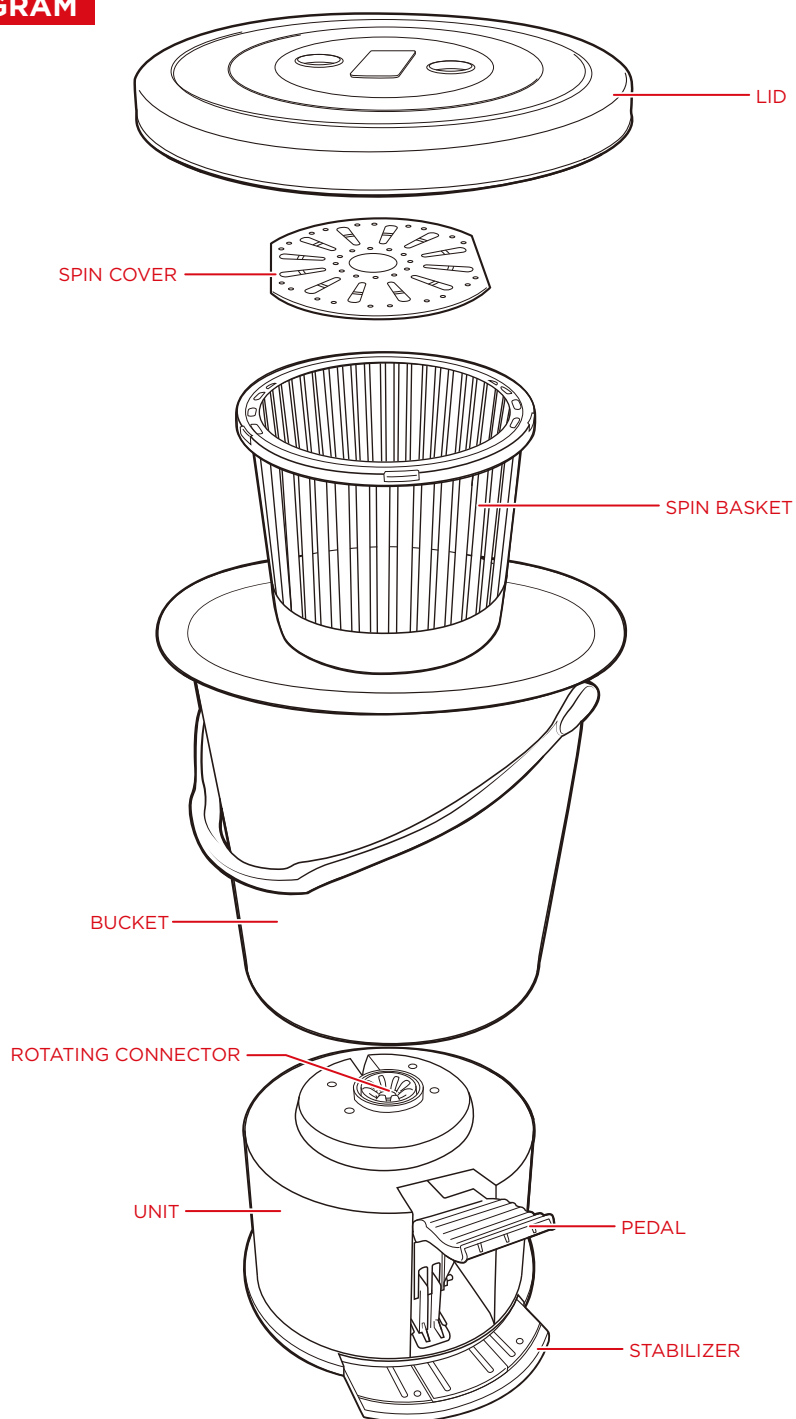

SPIN BASKET

E

SPIN COVER

CLEANING AND STORAGE

- Wipe down exterior with a soft, damp cloth to remove dirt. If necessary, use a mild detergent.
- Store in a cool, dry place.

DIAGRAM

WASHING

1. Place part A unit on a stable and level surface. Pull out the stabilizer and flip down the pedal.

2. Place the part B bucket and rotate it counterclockwise to lock it in place. Make sure it engages the rotating connector.

3. Load bucket with dirty clothes.

4. Fill bucket with water and laundry detergent.
- Do not exceed more than 70% full.

5. Place the part C lid.

6. Step down on the pedal to wash the clothes.

- If necessary, use a hand to stabilize the bucket while stepping.

7. Discard the soapy water and fill with clean water. Repeat to rinse clothes.