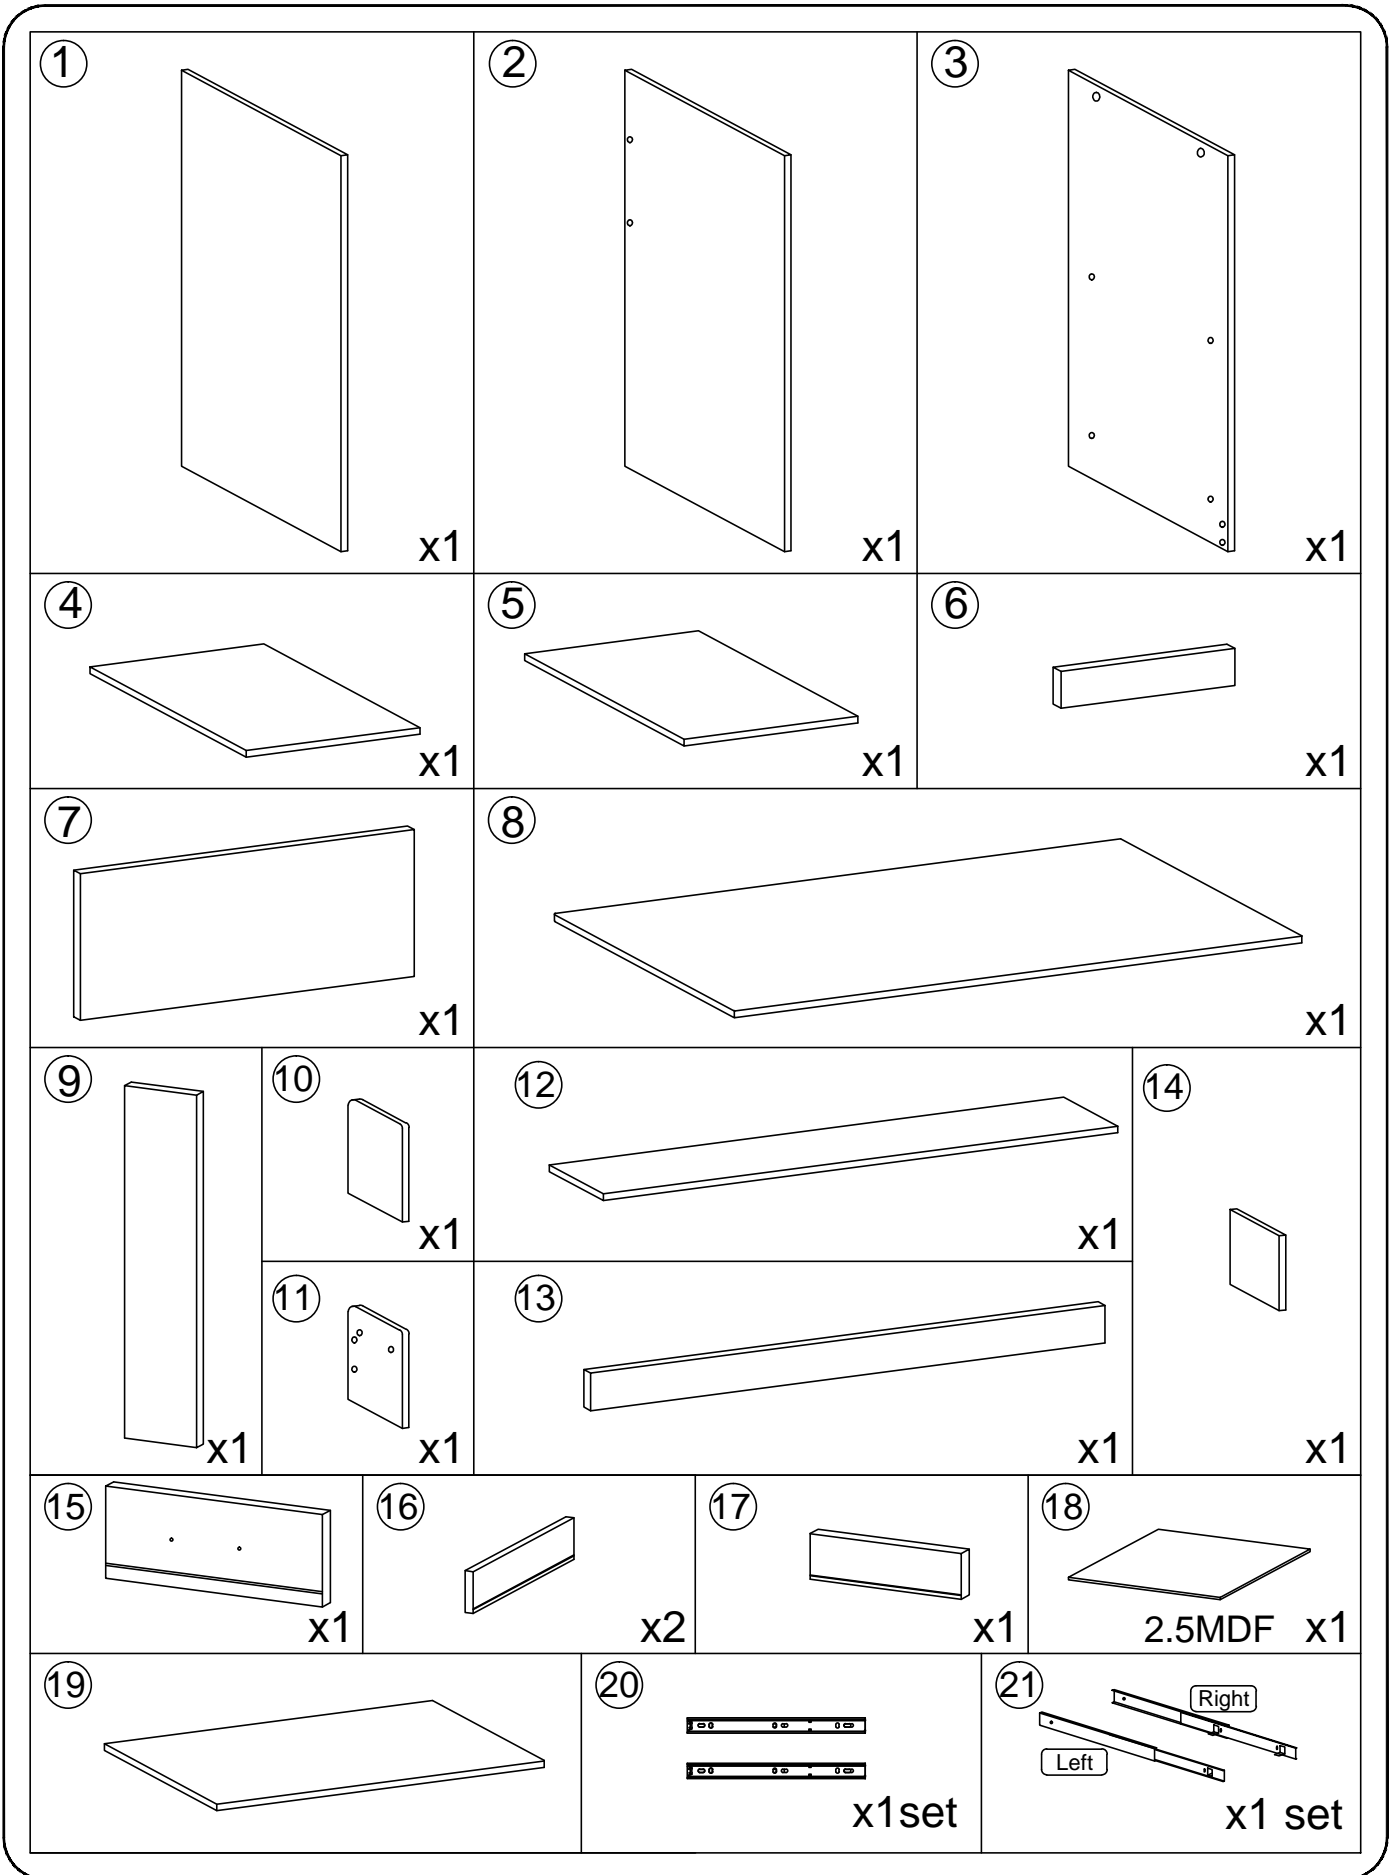

PART	QTY	SPEC	
A	45	6x38 MM	
B	16	4x14 MM	

PART	QTY	SPEC	
C	1