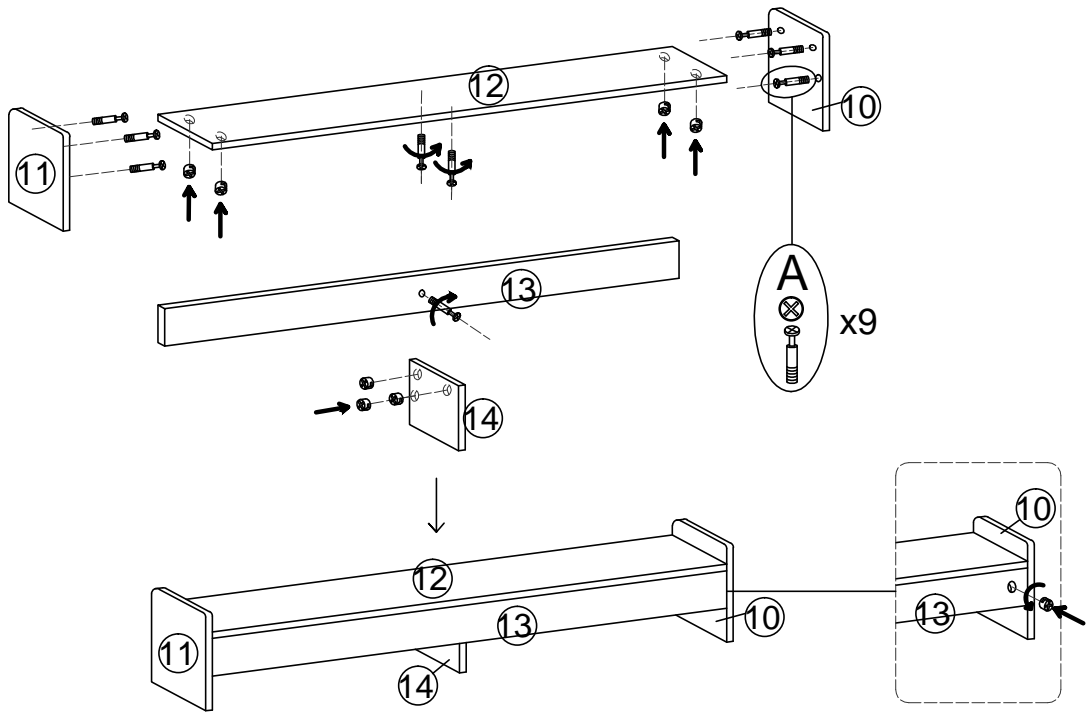

NEED TWO PEOPLE INSTALL

MODEL: SKY2349/SKY2731

Maintenance Instructions

After a period of time, hardware accessories may be loose, please use the installation tool to tighten again.

The ground must be smooth and flat.

| PART | QTY | SPEC | |
|----------|-----|------|---|
| C | 1 | |  |
| | | | |

6

7

8