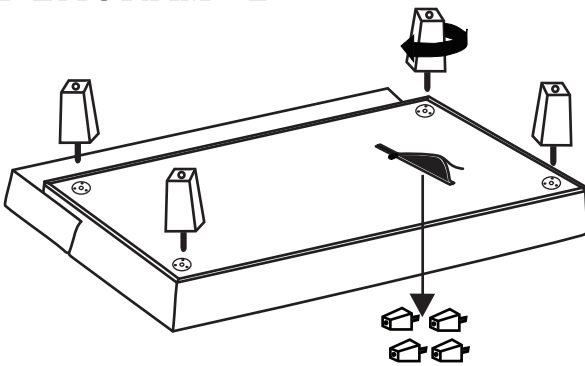

bcp

bestchoiceproducts

SKU # SKY 2236

PARTS AND HARDWARE

Leg 4x

DIAGRAM 1